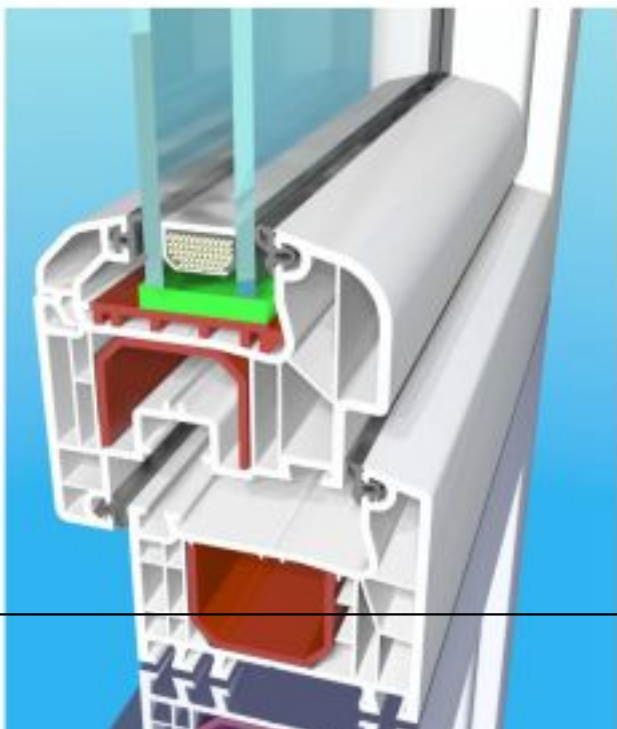

Pumar
Ideal 4000

The 70 mm width and 5- chambers provide optimum thermal isolation and soothing silence in your house. Modern rounded shapes of windows are important elements emphasizing the style of your house. They are IDEAL for everybody who cares about aesthetic or technical matters.

Pumar
Ideal 4000

The 70 mm width and 5- chambers provide optimum thermal isolation and soothing silence in your house. Modern rounded shapes of windows are important elements emphasizing the style of your house. They are IDEAL for everybody who cares about aesthetical or technical matters.

1. Narrow structure, mild curves and rakes make the profiles look modern and stylish.
2. 5-chambers and 70 mm depth for optimal insulation.
3. Securely mounted brace-chambers.
4. A large chamber of reinforcement makes it possible to use steel reinforcement.