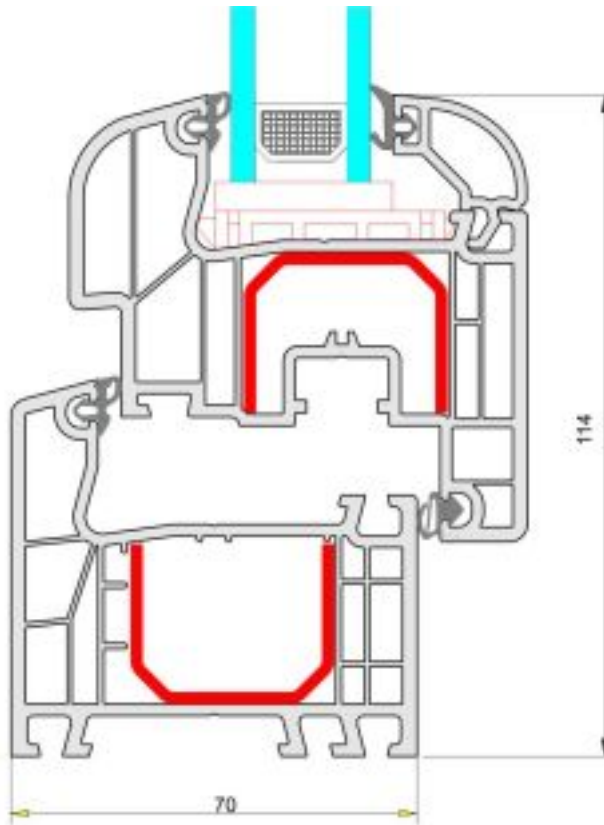

Pumar
Ideal 4000

The 70 mm width and 5- chambers provide optimum thermal isolation and soothing silence in your house. Modern rounded shapes of windows are important elements emphasizing the style of your house. They are IDEAL for everybody who cares about aesthetic or technical matters.

Pumar
Ideal 4000

The 70 mm width and 5- chambers provide optimum thermal isolation and soothing silence in your house. Modern rounded shapes of windows are important elements emphasizing the style of your house. They are IDEAL for everybody who cares about aesthetical or technical matters.

1. Narrow structure, mild curves and rakes make the profiles look modern and stylish.
2. 5-chambers and 70 mm depth for optimal insulation.
3. Securely mounted brace-chambers.
4. A large chamber of reinforcement makes it possible to use steel reinforcement.